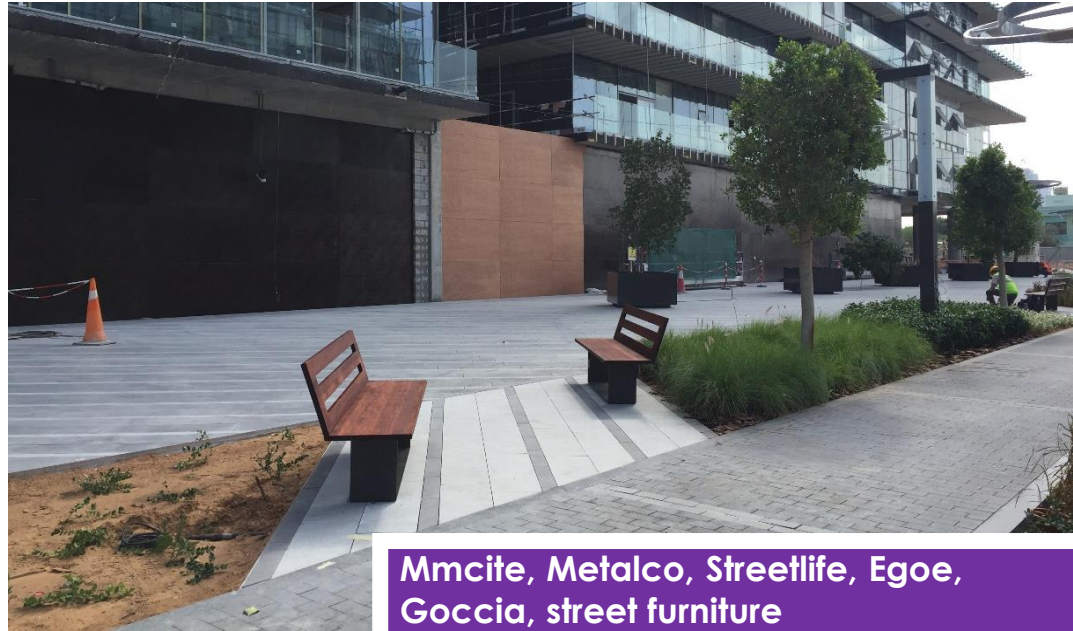

**Street Furniture
Case Study**

**Mmcite, Metalco, Streetlife, Egoe,
Goccia, street furniture
City Walk, Dubai, UAE**

Client	MERAAS
Consultant	Place Dynamix
Contractor	Dutco Balfour Beatty LLC
Product	Benches, bollards, litter bins, planters, bike racks, tree grates, server points, tactile studs

City Walk is a mixed use development which consists of cafes and restaurants in an outdoor retail complex with a tree-lined esplanade and central fountain.

Large number of the street furniture has been supplied for this challenging and beautiful project where we were able to combine the suppliers all over the Europe to meet the design approach.